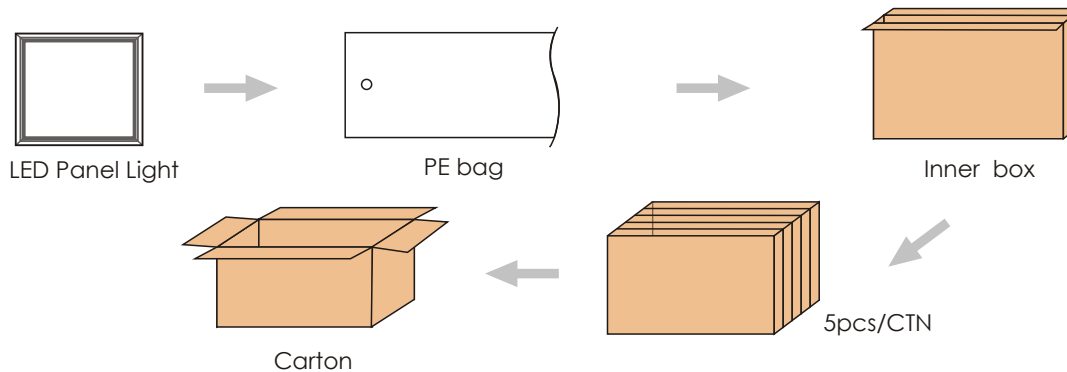

Package

Item code	Size	Carton Size	N.W./CTN	G.W./CTN	Maximum Loading of		
					20'GP	40'GP	40'HQ
SL-P1125-X	295*295*8mm	440X260X400mm	7kg	9kg	500CTNs	836CTNs	856CTNs
SL-P2240-X	595*595*8mm	740X260X680mm	16kg	18kg	249CTNs	510CTNs	561CTNs
SL-P2240-X	620*620*8mm	760X260X700mm	16kg	18kg	228CTNs	472CTNs	540CTNs